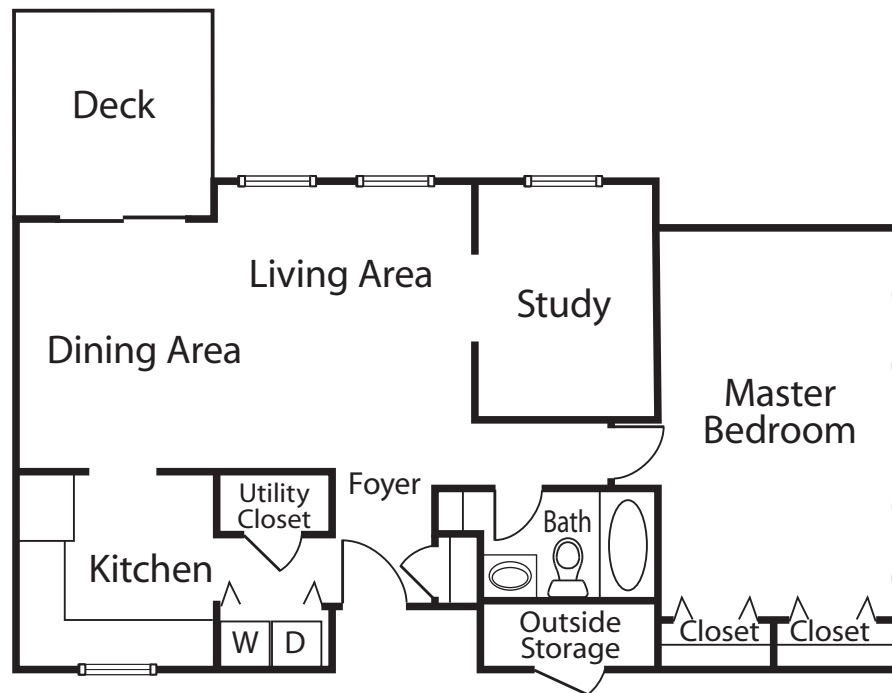

# Independent Living Floor Plans

## One Bedroom Cottage - 924 Square Feet

## Two Bedroom Cottage - 1,012 Square Feet

**SANDERS**   
Retirement Village

7385 Walker Avenue  
Gloucester  
**804-693-0199**

[sandersliving.com](http://sandersliving.com)

These diagrams are a general representation of each layout.  
Please note that there may be slight variations in each individual dwelling.

Independent  
Living  
Floor Plans

Two Bedroom Cottage - 1,156 Square Feet

7385 Walker Avenue  
Gloucester  
**804-693-0199**

sandersliving.com

These diagrams are a general representation of each layout.  
Please note that there may be slight variations in each individual dwelling.