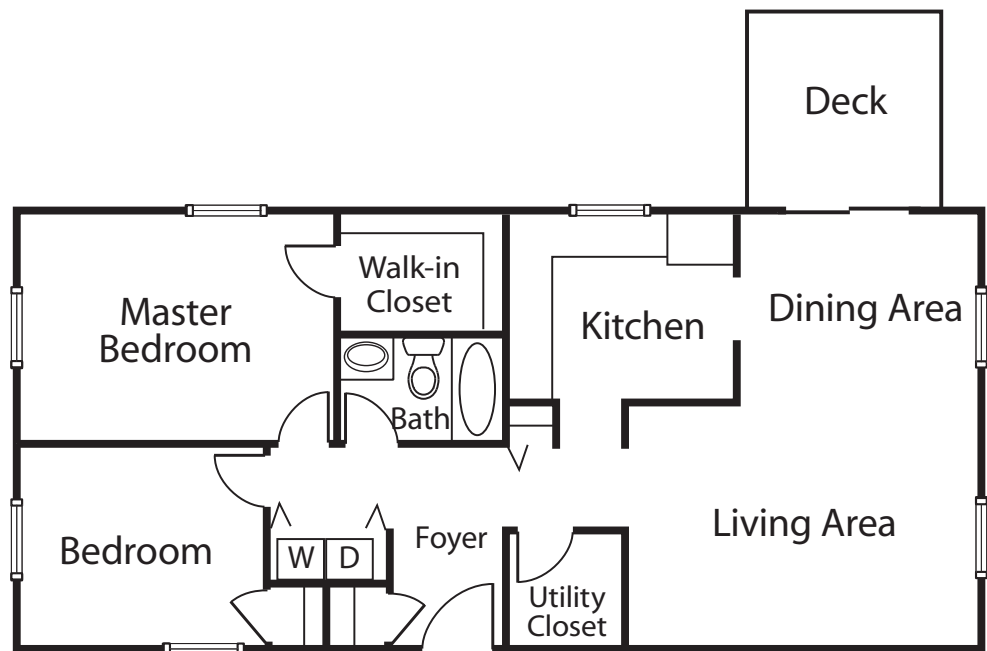

# Independent Living Floor Plans

## Two Bedroom Cottage - 1,012 Square Feet

**SANDERS**   
Retirement Village

7385 Walker Avenue  
Gloucester  
**804-693-0199**

[sandersliving.com](http://sandersliving.com)

These diagrams are a general representation of each layout.  
Please note that there may be slight variations in each individual dwelling.

Independent  
Living  
Floor Plans

Two Bedroom Cottage - 1,156 Square Feet

7385 Walker Avenue  
Gloucester  
**804-693-0199**

sandersliving.com

These diagrams are a general representation of each layout.  
Please note that there may be slight variations in each individual dwelling.