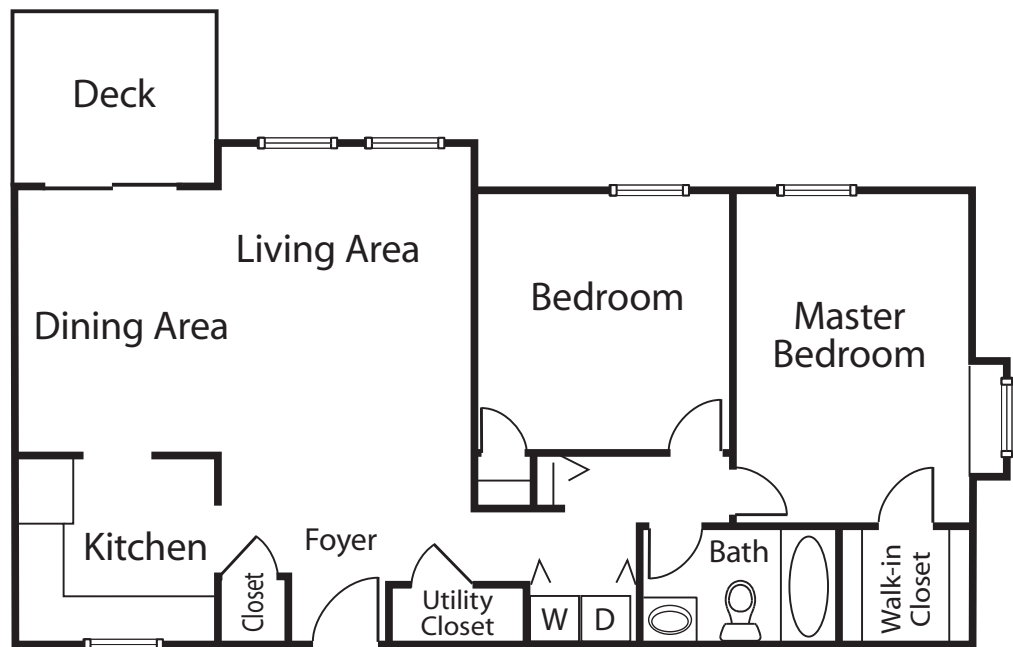

# Independent Living Floor Plans

## One Bedroom Cottage - 924 Square Feet

## Two Bedroom Cottage - 1,012 Square Feet

**SANDERS**   
Retirement Village

7385 Walker Avenue  
Gloucester  
**804-693-0199**

[sandersliving.com](http://sandersliving.com)

These diagrams are a general representation of each layout.  
Please note that there may be slight variations in each individual dwelling.

Independent  
Living  
Floor Plans

Two Bedroom Cottage - 1,156 Square Feet

7385 Walker Avenue  
Gloucester  
**804-693-0199**

sandersliving.com

These diagrams are a general representation of each layout.  
Please note that there may be slight variations in each individual dwelling.