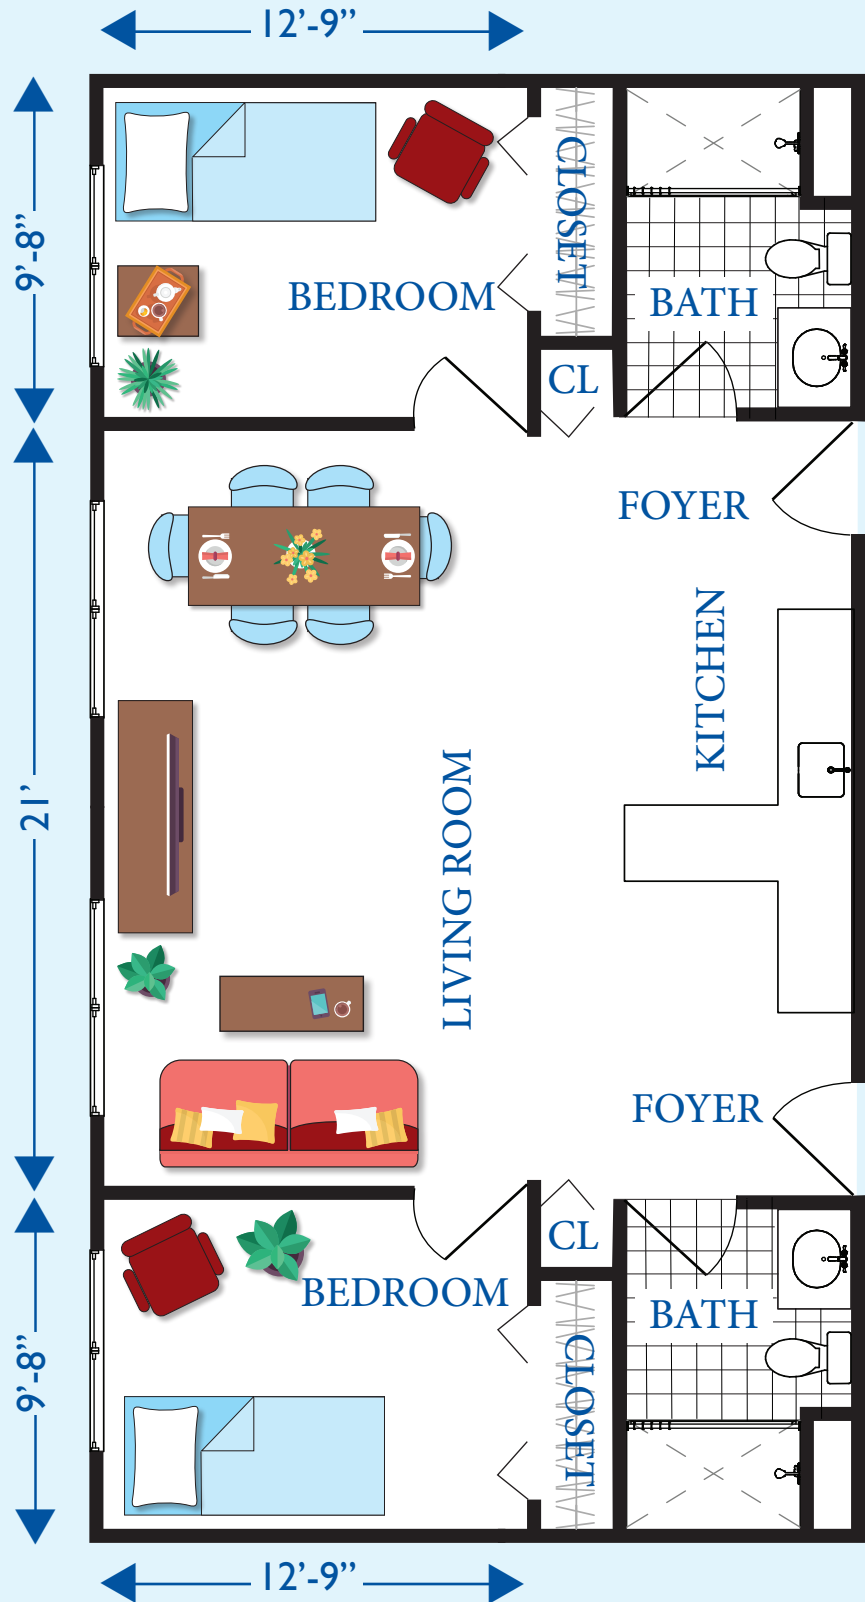

The Berkeley Assisted Living

The Palace
820 Square Feet
AL 235

6000 Patriots Colony Drive, Williamsburg, VA 23188

757-585-7006 or 757-585-7008 or 800-716-9000

patriotscolony.org 

Effective 6/20/20 

MIS2338 6/20 kz/msd

The Berkeley Assisted Living

The Governor
620 Square Feet

6000 Patriots Colony Drive, Williamsburg, VA 23188
757-585-7006 or 757-585-7008 or 800-716-9000

patriotscolony.org 

Effective 1/1/19 

MIS2255 12/18 kz/msd