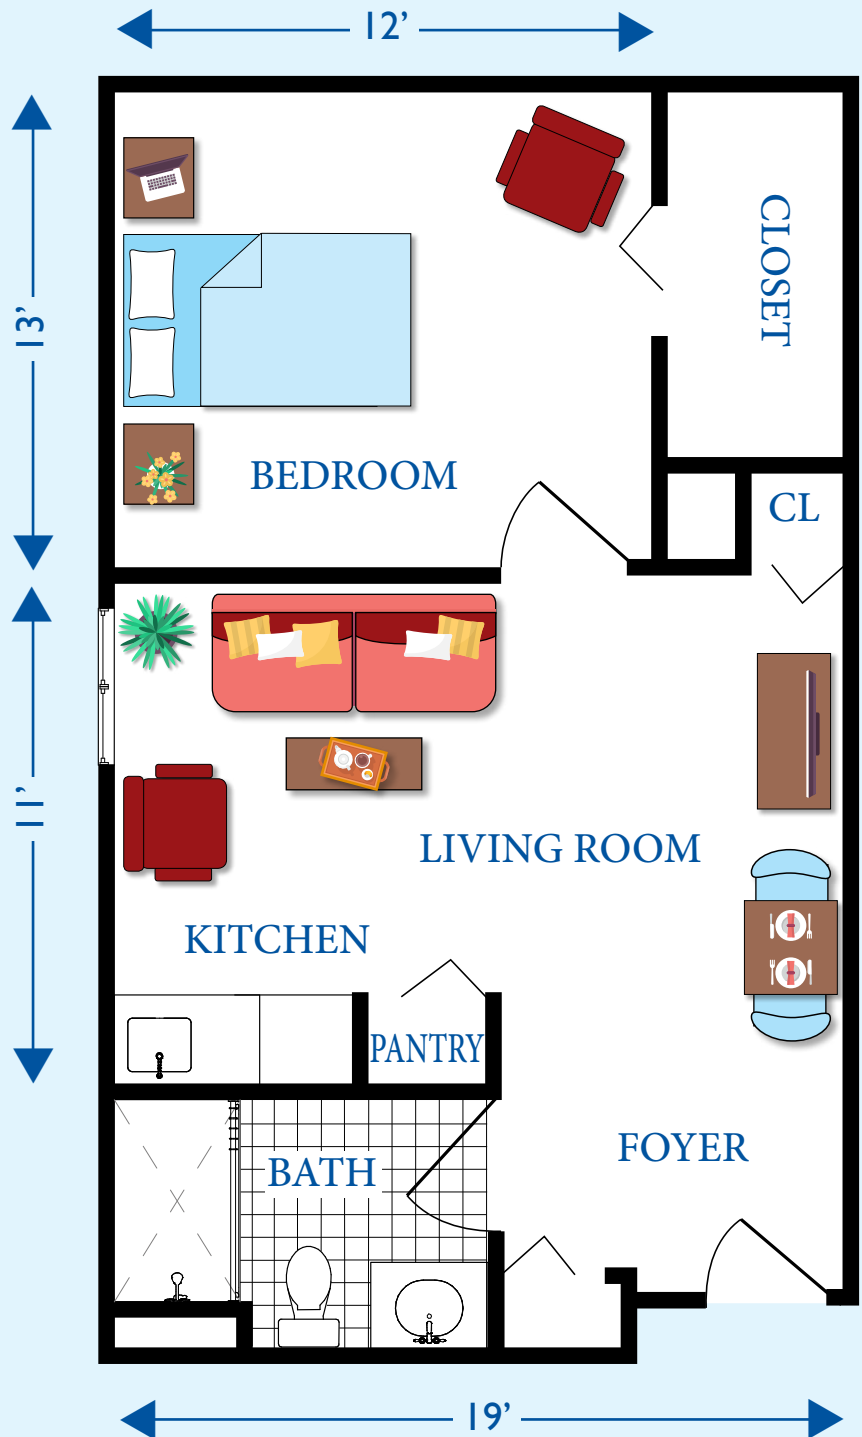

The Berkeley Assisted Living

The Palace
820 Square Feet
AL 235

6000 Patriots Colony Drive, Williamsburg, VA 23188

757-585-7006 or 757-585-7008 or 800-716-9000

patriotscolony.org 

Effective 6/20/20 

MIS2338 6/20 kz/msd

The Berkeley Assisted Living

The Governor
620 Square Feet

6000 Patriots Colony Drive, Williamsburg, VA 23188
757-585-7006 or 757-585-7008 or 800-716-9000

patriotscolony.org 

Effective 1/1/19 

MIS2255 12/18 kz/msd