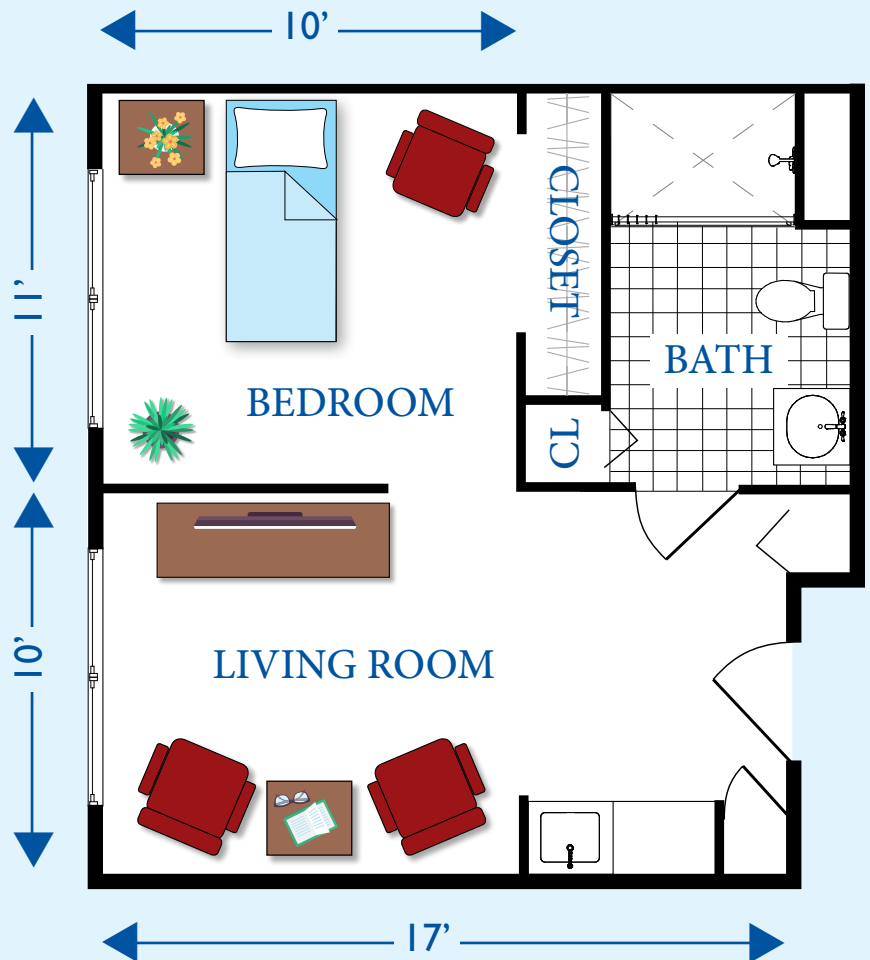

The Berkeley
Assisted
Living

The Colony
360 Square Feet

6000 Patriots Colony Drive, Williamsburg, VA 23188
757-585-7006 or 757-585-7008 or 800-716-9000

patriotscolony.org 

Effective 1/1/19 

MIS2258 12/18 kz/msd