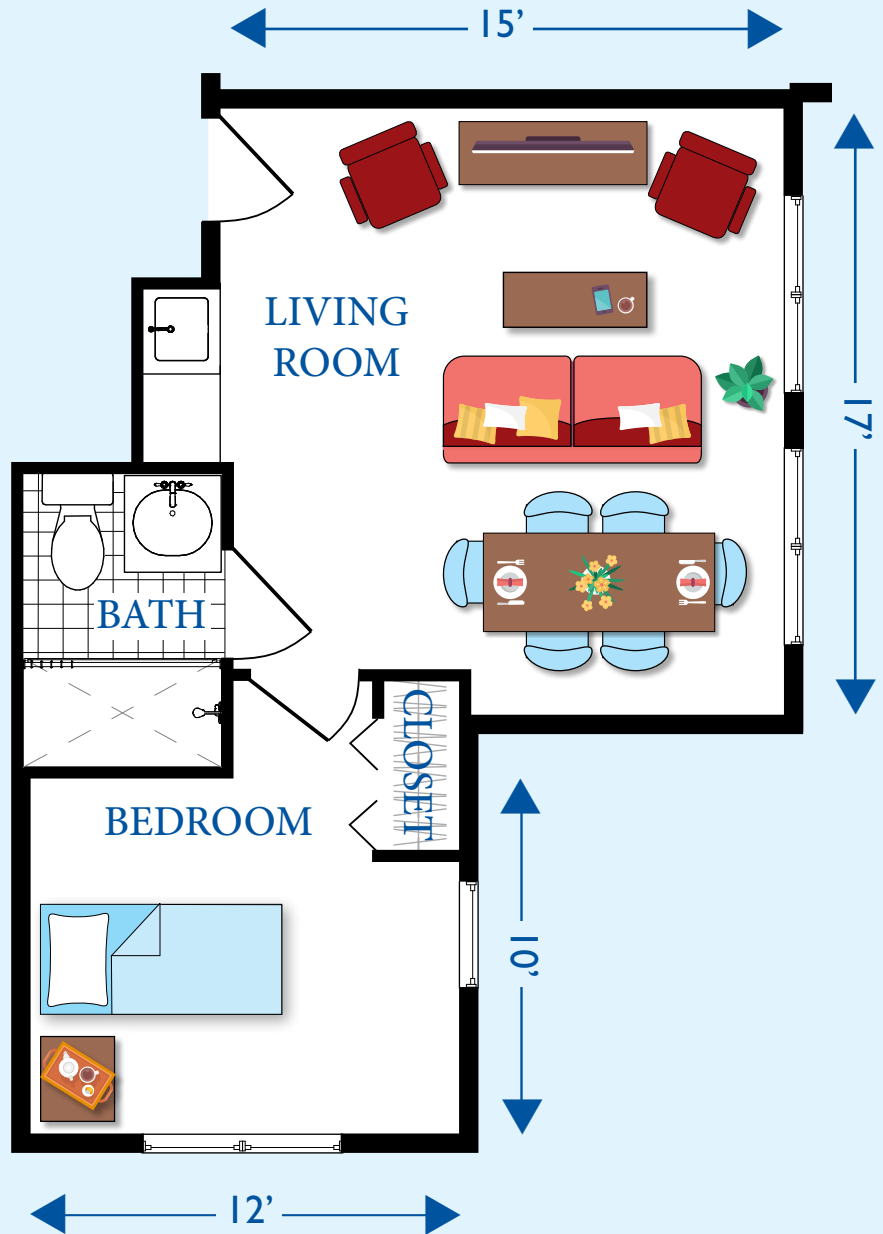

The Berkeley Assisted Living

The Capital
400 Square Feet

6000 Patriots Colony Drive, Williamsburg, VA 23188
757-585-7006 or 757-585-7008 or 800-716-9000

patriotscolony.org 

Effective 1/1/19 

MIS2257 12/18 kz/msd