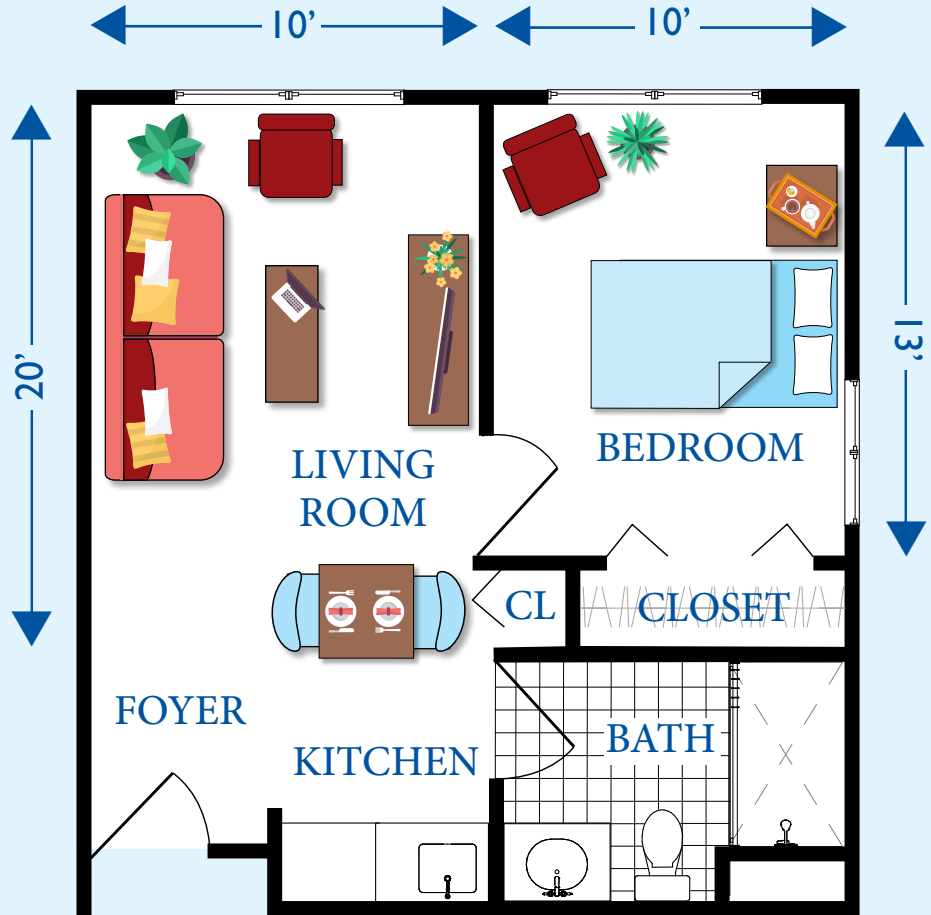

The Berkeley Assisted Living

The Virginian 465 Square Feet

6000 Patriots Colony Drive, Williamsburg, VA 23188
757-585-7006 or 757-585-7008 or 800-716-9000

patriotscolony.org 

Effective 1/1/19 

MIS2256 12/18 kz/msd