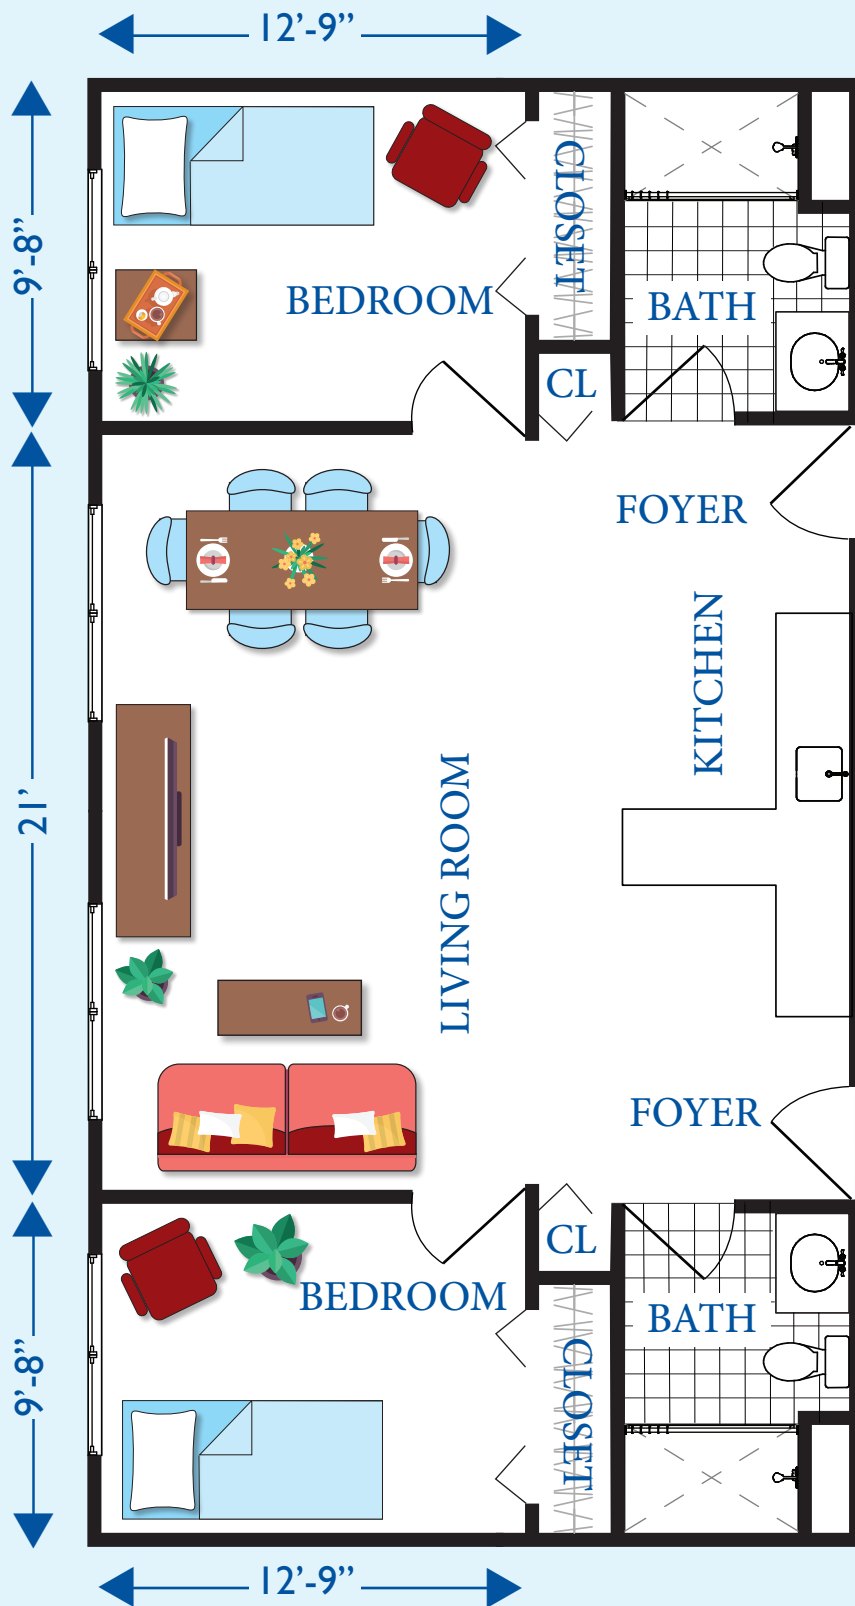

The Berkeley Assisted Living

The Palace
820 Square Feet
AL 235

6000 Patriots Colony Drive, Williamsburg, VA 23188

757-585-7006 or 757-585-7008 or 800-716-9000

patriotscolony.org 

Effective 6/20/20 

MIS2338 6/20 kz/msd