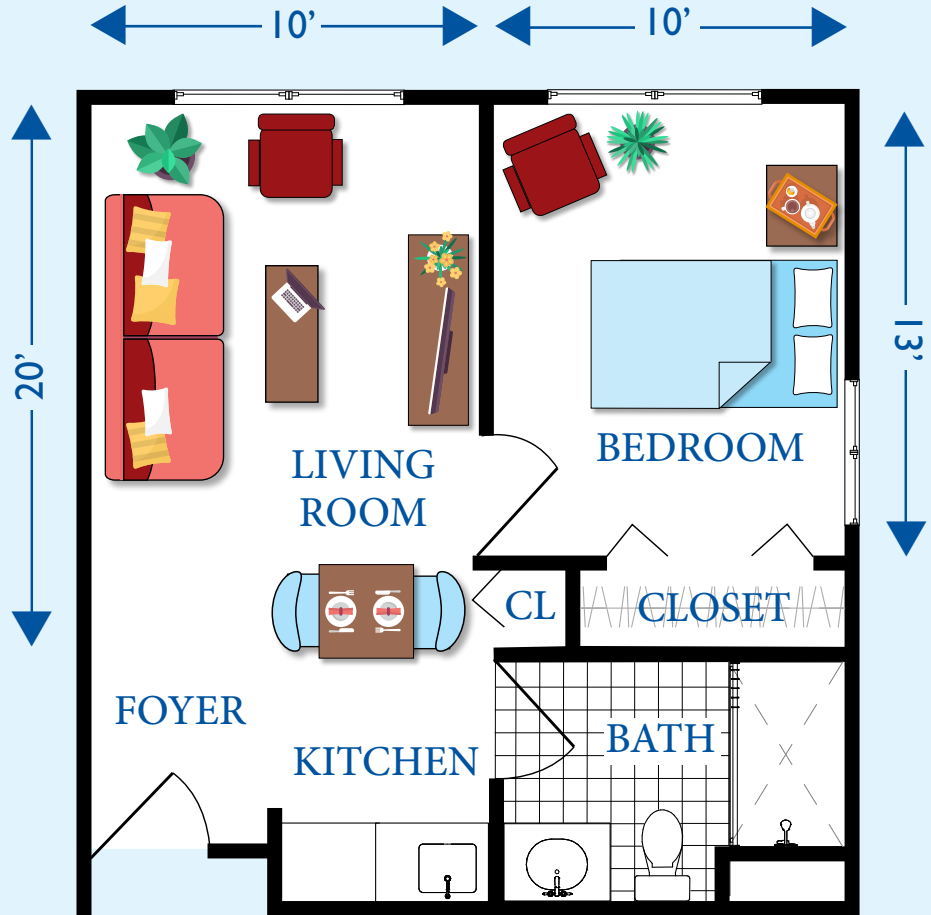

The Berkeley
Assisted
Living

The Virginian
465 Square Feet

6000 Patriots Colony Drive, Williamsburg, VA 23188
757-585-7006 or 757-585-7008 or 800-716-9000

patriotscolony.org

Effective 1/1/19

MIS2256 12/18 kz/msd