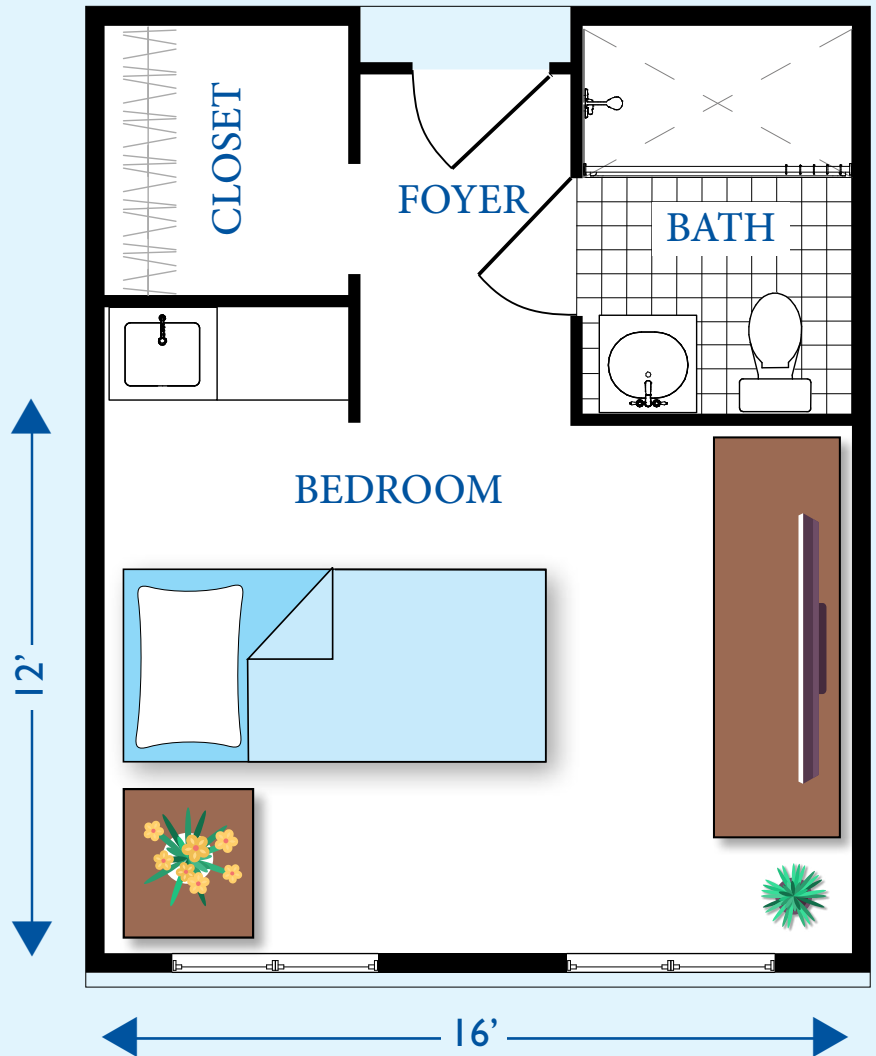

The Berkeley Assisted Living

The Patriot 300 Square Feet

6000 Patriots Colony Drive, Williamsburg, VA 23188
757-585-7006 or 757-585-7008 or 800-716-9000

patriotscolony.org

Effective 1/1/19

MIS2259 12/18 kz/msd