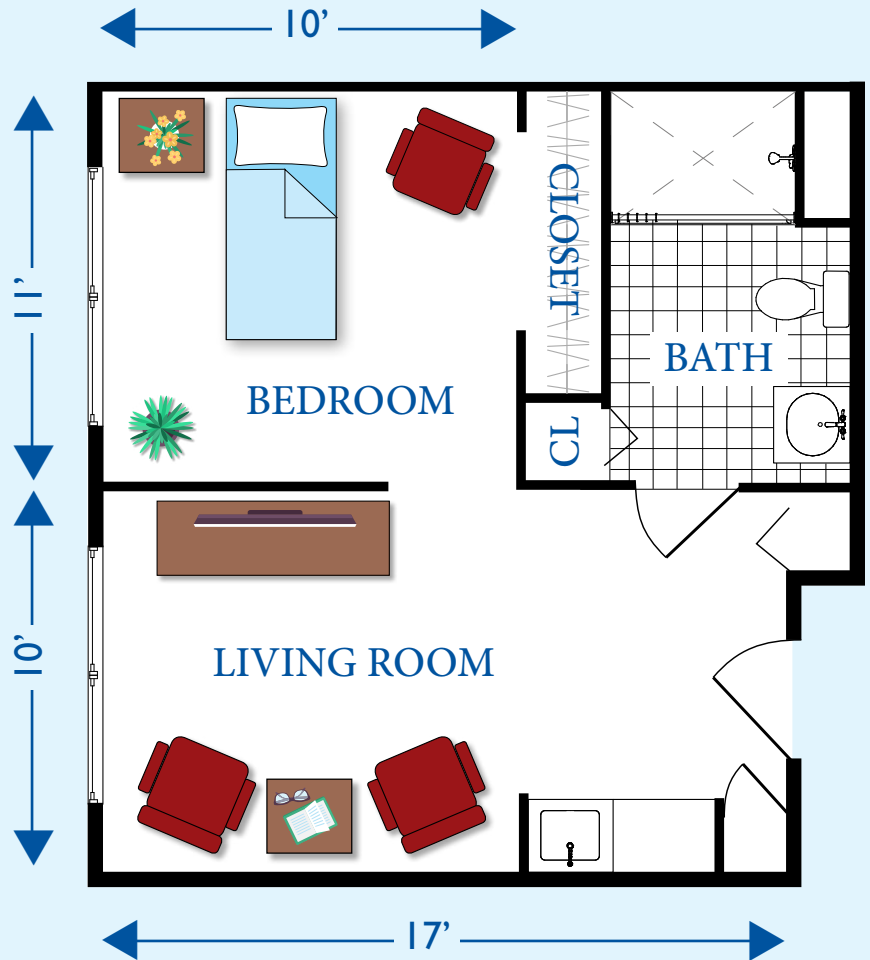

The Berkeley Assisted Living

The Colony
360 Square Feet

6000 Patriots Colony Drive, Williamsburg, VA 23188
757-585-7006 or 757-585-7008 or 800-716-9000

patriotscolony.org

Effective 1/1/19

MIS2258 12/18 kz/msd