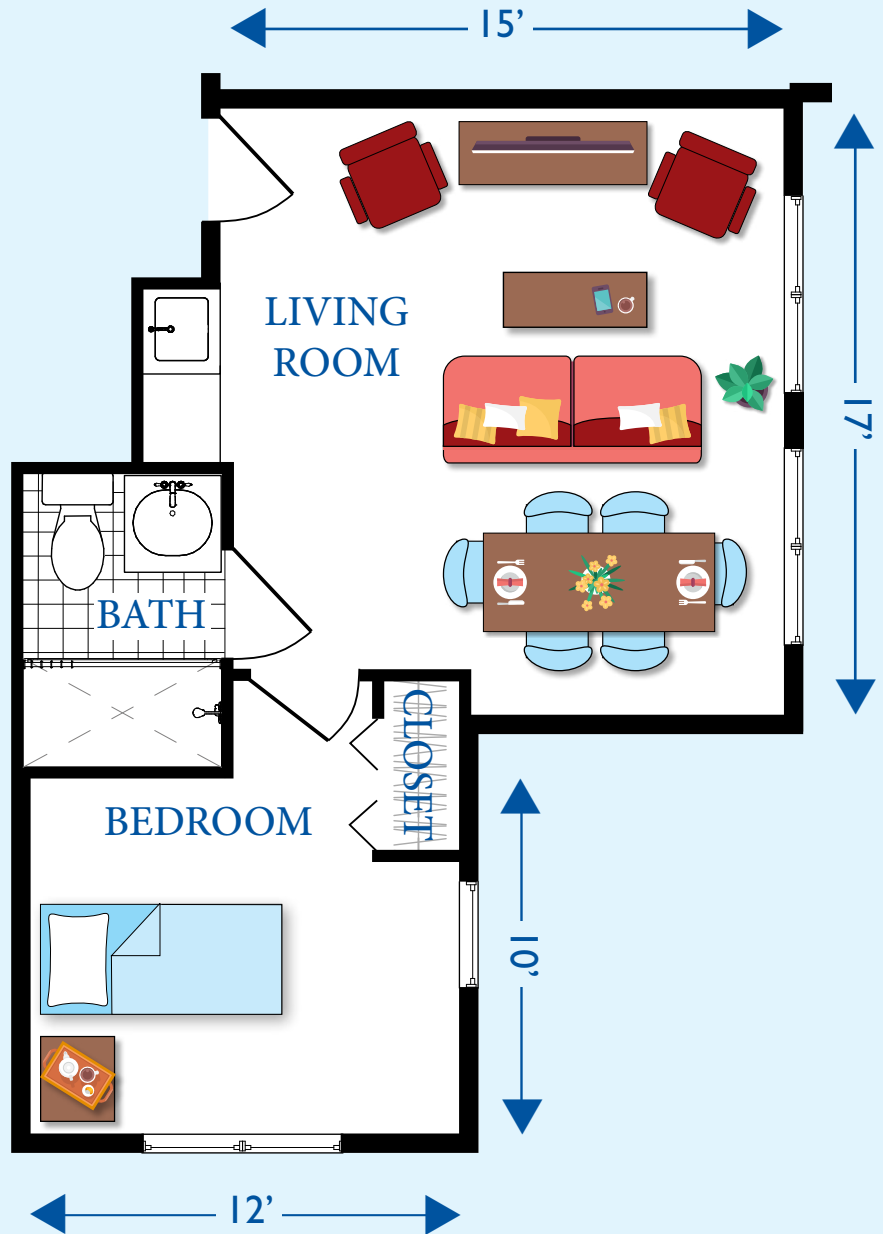

The Berkeley Assisted Living

The Capital
400 Square Feet

6000 Patriots Colony Drive, Williamsburg, VA 23188
757-585-7006 or 757-585-7008 or 800-716-9000

patriotscolony.org

Effective 1/1/19

MIS2257 12/18 kz/msd