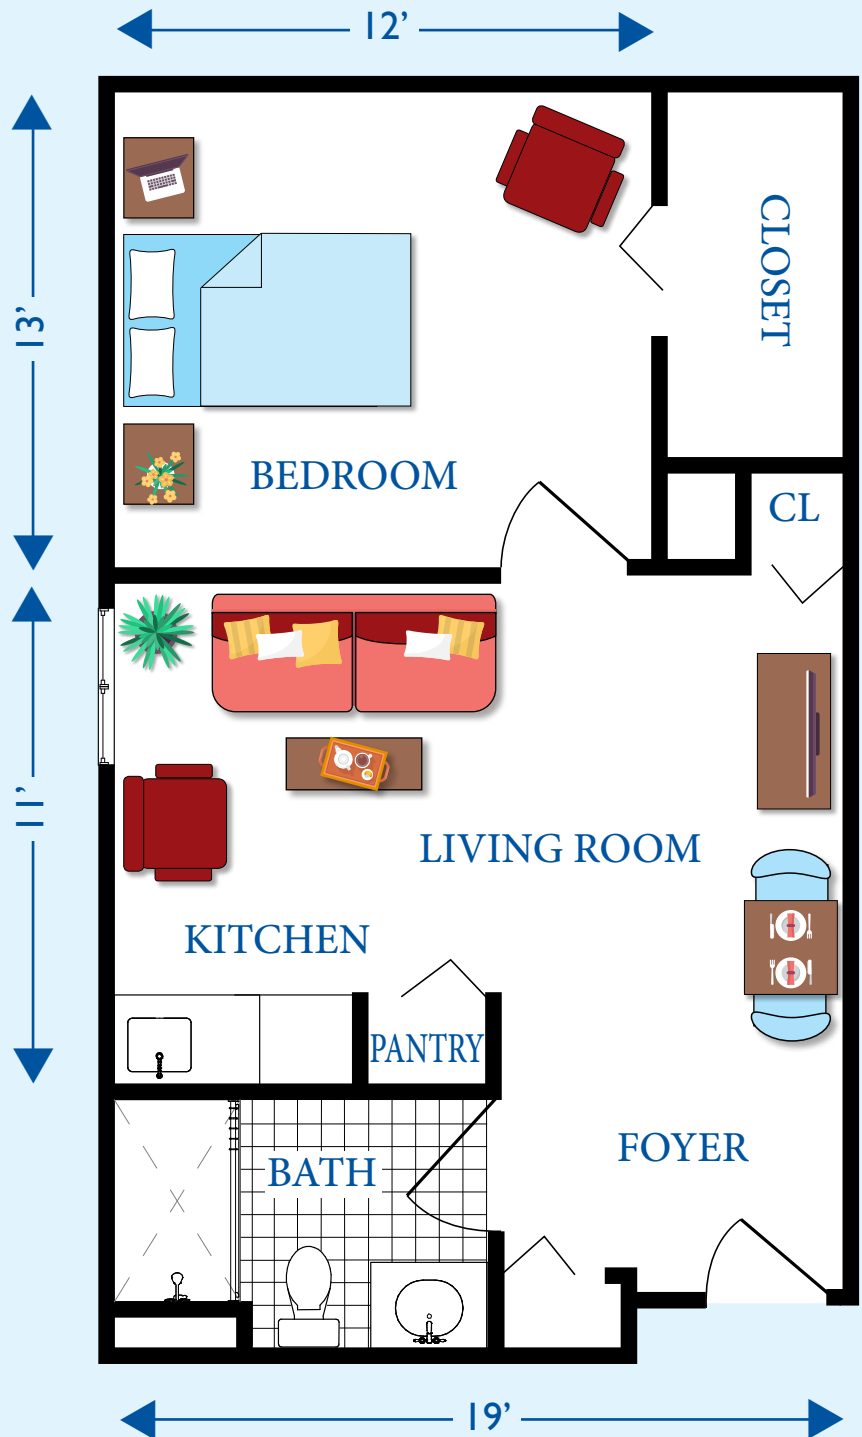

The Berkeley Assisted Living

The Governor
620 Square Feet

6000 Patriots Colony Drive, Williamsburg, VA 23188
757-585-7006 or 757-585-7008 or 800-716-9000

patriotscolony.org 

Effective 1/1/19 

MIS2255 12/18 kz/msd