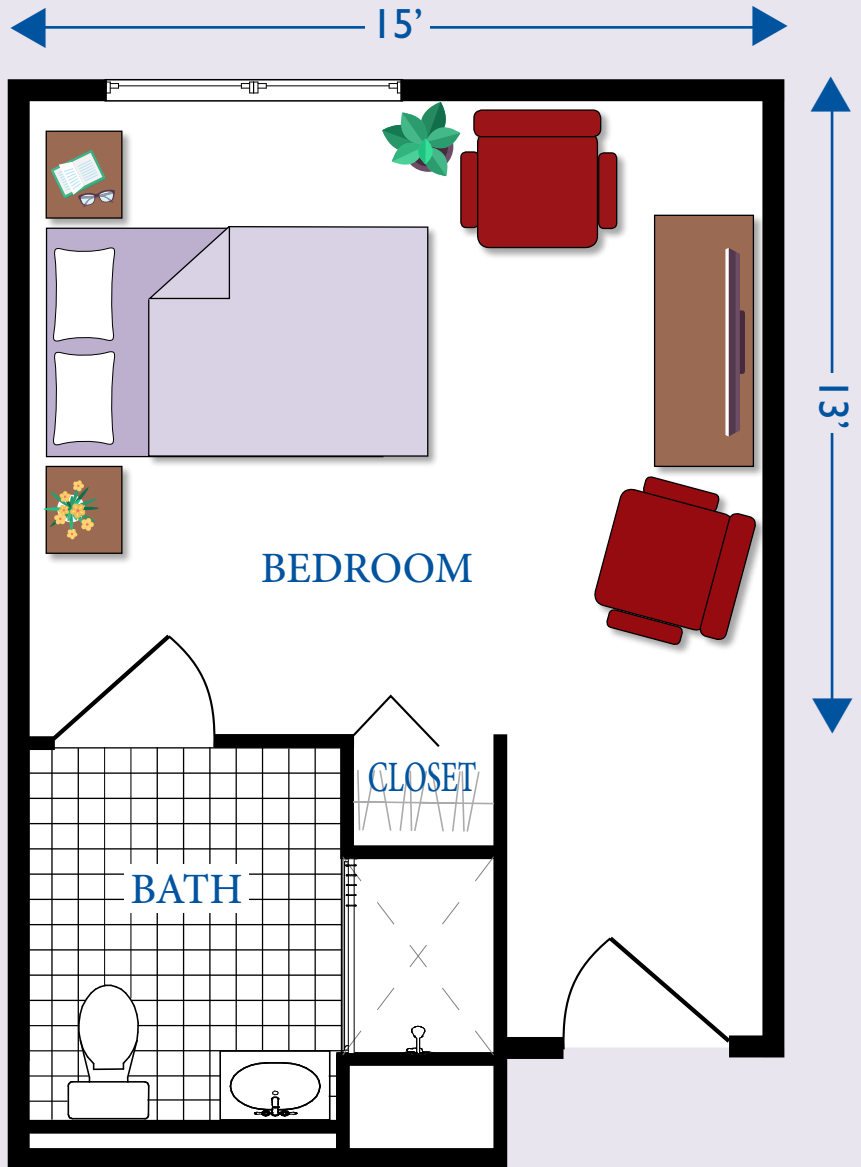

Springhouse Memory Support

The Springhouse
338 Square Feet

6000 Patriots Colony Drive, Williamsburg, VA 23188
757-585-7006 or 757-585-7008 or 800-716-9000

patriotscolony.org 

Effective 1/1/19 

MIS2260 12/18 kz/msd