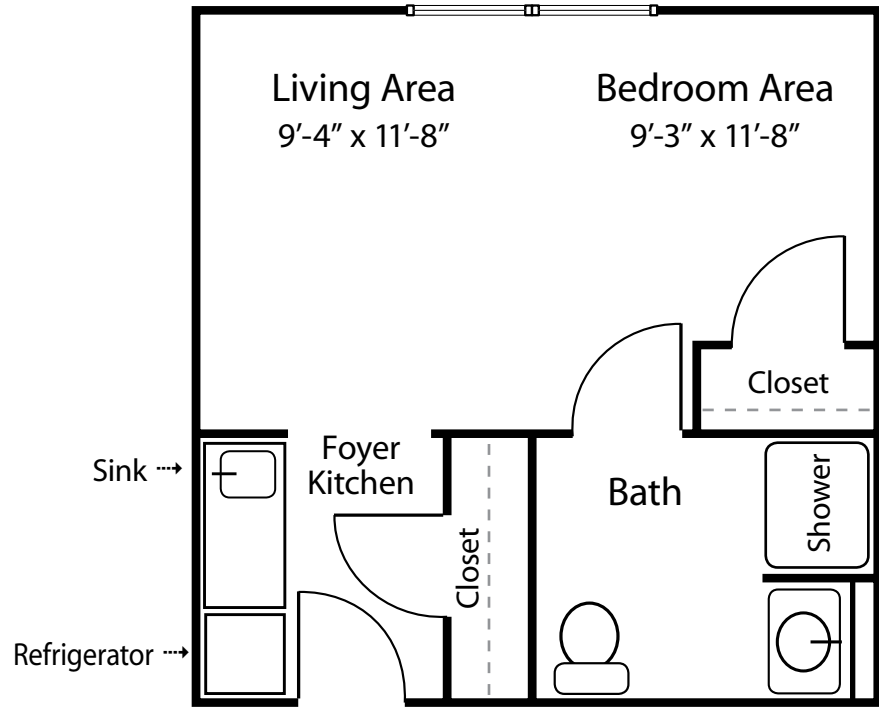

**Assisted
Living
Floor Plans**

One Bedroom - 426 Square Feet

Grand - 470 Square Feet

7385 Walker Avenue
Gloucester
804-693-0199

sandersliving.com

Assisted
Living
Floor Plans

Studio - 349 Square Feet

Studio Alcove 384 Square Feet