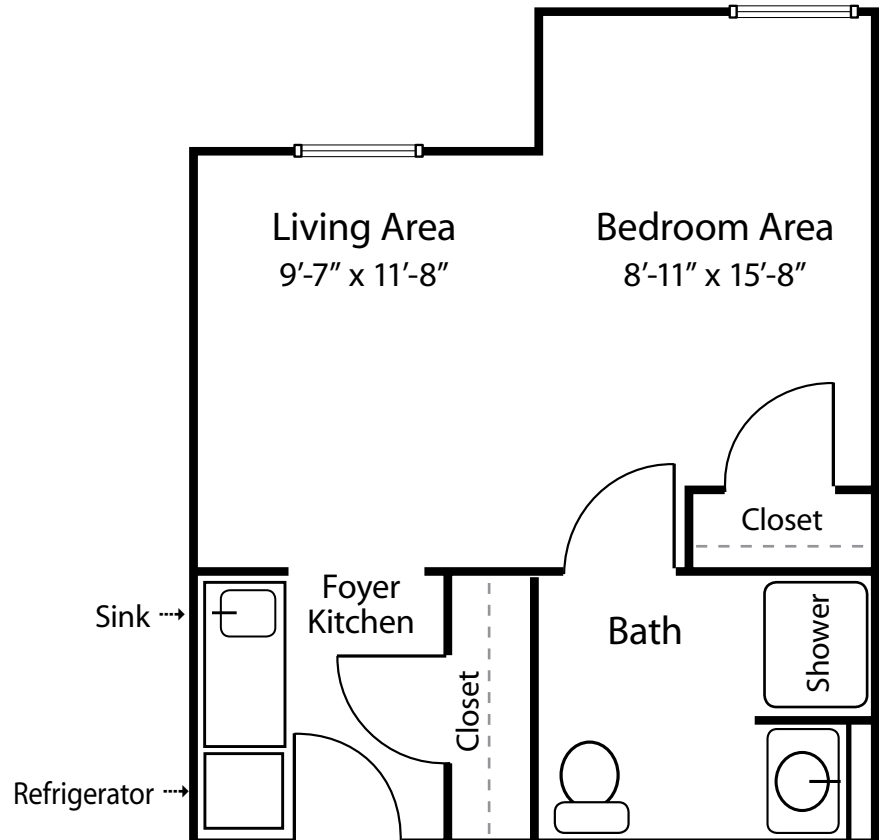

**Assisted
Living
Floor Plans**

One Bedroom - 426 Square Feet

Grand - 470 Square Feet

7385 Walker Avenue
Gloucester
804-693-0199

sandersliving.com

Assisted
Living
Floor Plans

Studio - 349 Square Feet

Studio Alcove 384 Square Feet