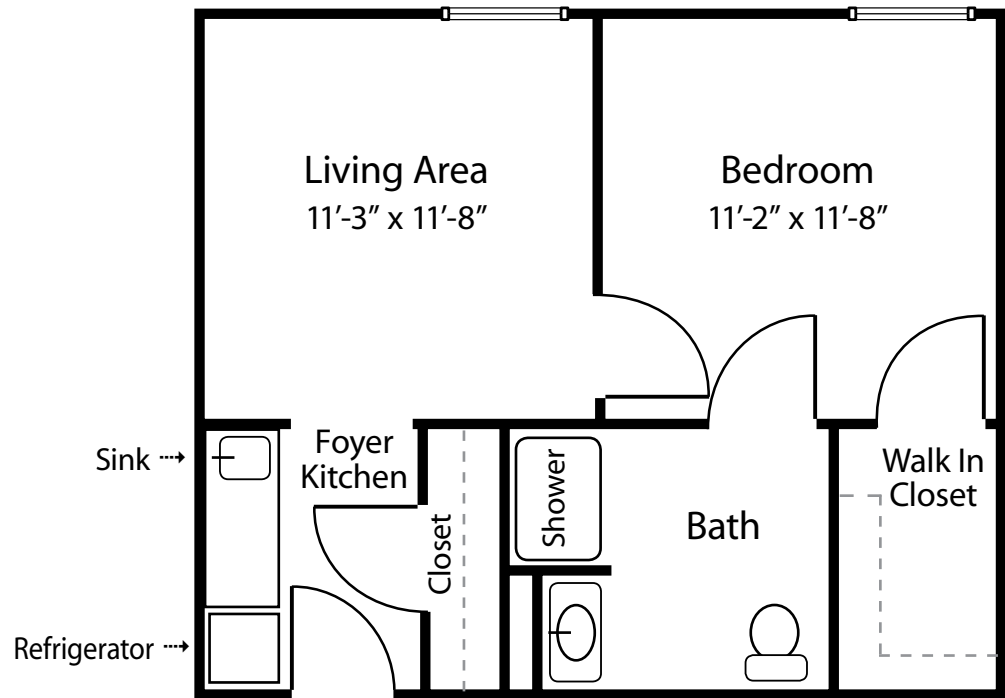

**Assisted
Living
Floor Plans**

One Bedroom - 426 Square Feet

Grand - 470 Square Feet

7385 Walker Avenue
Gloucester
804-693-0199

sandersliving.com

Assisted
Living
Floor Plans

Studio - 349 Square Feet

Studio Alcove 384 Square Feet