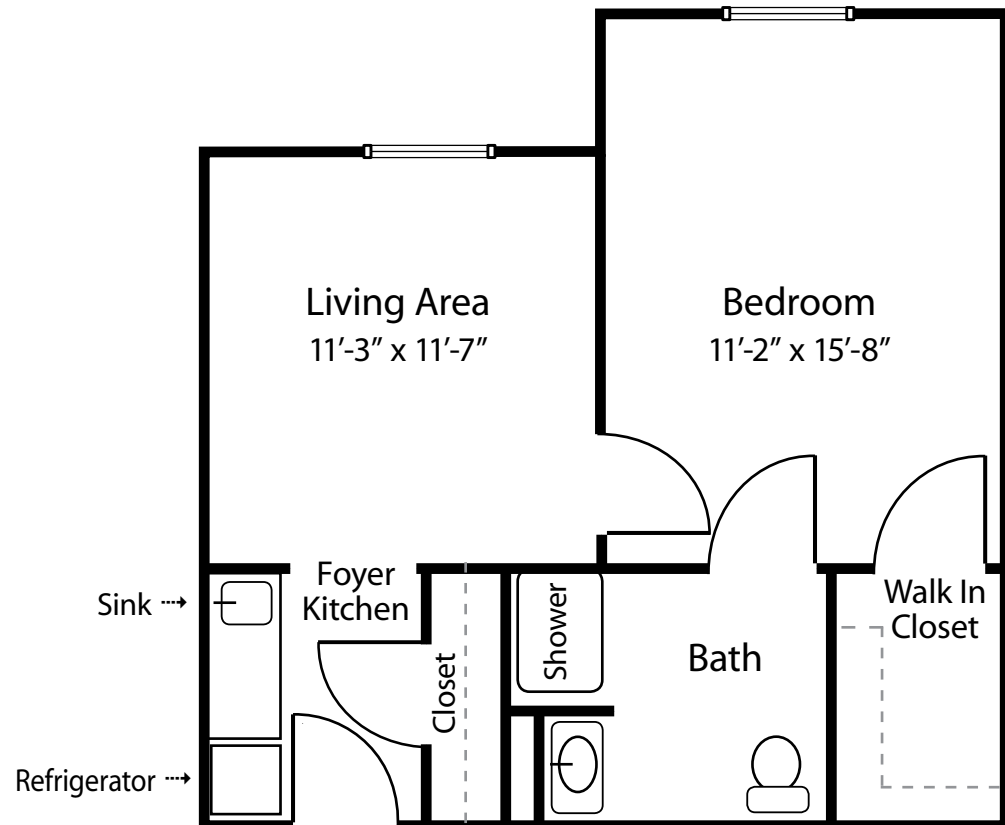

**Assisted
Living
Floor Plans**

One Bedroom - 426 Square Feet

Grand - 470 Square Feet

7385 Walker Avenue
Gloucester
804-693-0199

sandersliving.com

Assisted
Living
Floor Plans

Studio - 349 Square Feet

Studio Alcove 384 Square Feet