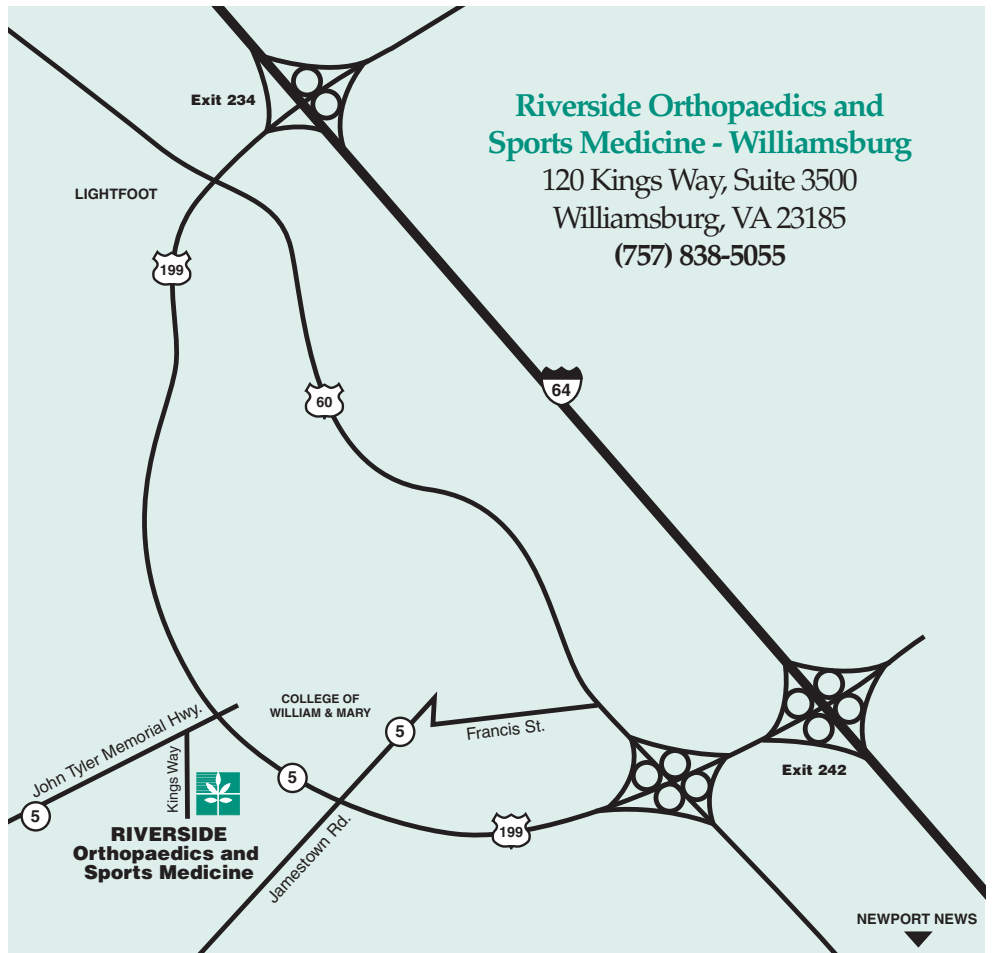

Riverside Orthopaedics and Sports Medicine - Hampton

850 Enterprise Parkway, Suite 2000

Hampton, VA 23666

(757) 838-5055

www.riversideonline.com

**COMING EARLY 2010
Smithfield Office**

Riverside Orthopaedics and Sports Medicine
Smithfield Commons
Shopping Center
1807 S. Church Street
Suite 114 & 116
Smithfield, VA 23430
(757) 838-5055

Riverside Orthopaedics and Sports Medicine - Williamsburg

120 Kings Way, Suite 3500

Williamsburg, VA 23185

(757) 838-5055

NEWPORT NEWS